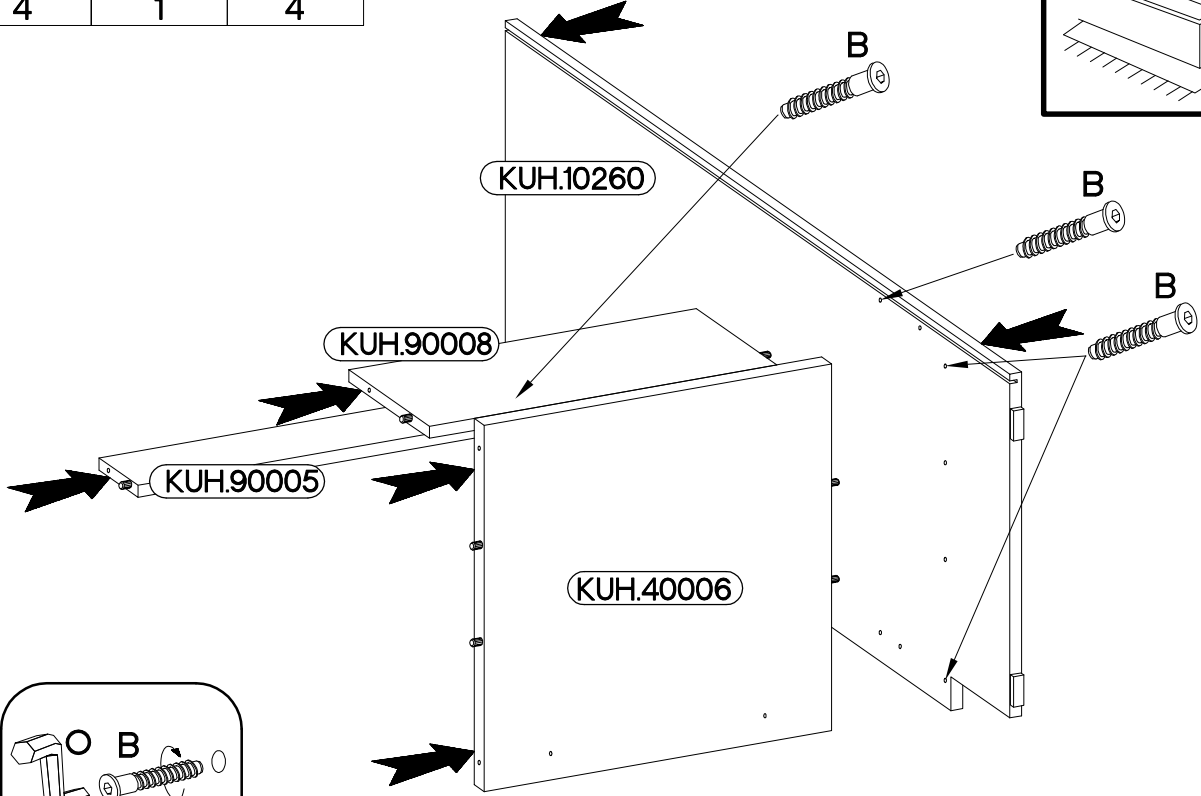

50 ZL 1F BB

+8x30mm A 8	6,4 x 50mm B 8	 E1 8	 E9 2	
6.5x48x16 F2 4	+35/0mm HG 2	 O 1	+4.0x45mm P4 2	+3.5x13mm P5 4

ISM-KUH-01619

1

6.5x48x16  F2 4	+8x30mm  A 8
--	---

2

6,4 x 50mm		
		
B	O	E1
4	1	4

3

M4x22mm	L=128mm
	
U	S
2	1

ISM-KUH-01641

1

50 G-72 1F

LEFT

RIGHT

2

+35/0mm	+3.5x13mm
[CD] HG	P5
2	4

3

M4x22mm  U 2	L=128mm  S 1
---	---

VARIANT HIGH GLOSS

4 50 ZL 1F BB

LEFT

RIGHT

KUH.70916

KUH.70916

KUH.70916

KUH.70916

5

 †35/0mm [CD] HG 2	 †3.5x13mm P5 4
--	---

6

M4x22mm  U 2	L=128mm  S 1
---	--

VARIANT HIGH GLOSS