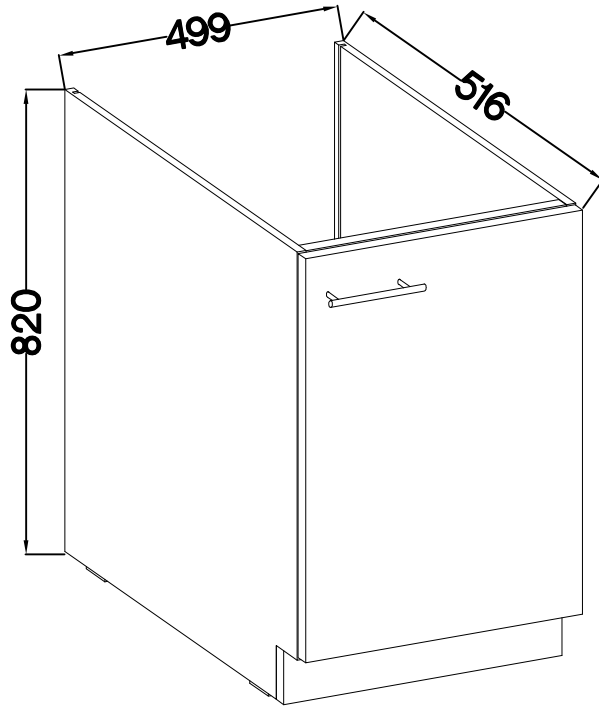

6,4 x 50mm		
		
B	O	E1
4	1	4

4

4.0x45mm  P4	 E9
2	2

5

FRONT

50 G-72 1F
50 ZL 1F BB
FRONT

50 ZL 1F BB

50 G-72 1F

M4x22mm	L=128mm
	
U	S
2	1

ISM-KUH-01641

1

50 G-72 1F

LEFT

RIGHT

2

+35/0mm	+3.5x13mm
[CD] HG	P5
2	4

3

M4x22mm  U 2	L=128mm  S 1
---	---

VARIANT HIGH GLOSS

4 50 ZL 1F BB

LEFT

RIGHT

KUH.70916

KUH.70916

KUH.70916

KUH.70916

5

 †35/0mm [CD] HG 2	 †3.5x13mm P5 4
--	---

6

M4x22mm  U 2	L=128mm  S 1
---	--

VARIANT HIGH GLOSS