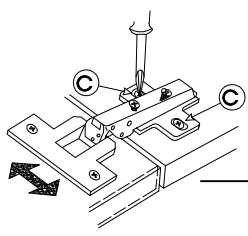

6,4 x 50mm		
		
B	O	E1
4	1	4

4

4.0x45mm  P4	 E9
2	2

5

FRONT

50 G-72 1F
50 ZL 1F BB
FRONT

50 ZL 1F BB

50 G-72 1F

M4x22mm	L=128mm
	
U	S
2	1

ISM-KUH-01641

1

50 G-72 1F

LEFT

RIGHT

2

+35/0mm	+3.5x13mm
[CD] HG	P5
2	4

3

M4x22mm  U 2	L=128mm  S 1
---	---

VARIANT HIGH GLOSS

4 50 ZL 1F BB

LEFT

RIGHT

KUH.70916

KUH.70916

KUH.70916

KUH.70916

5

 †35/0mm [CD] HG 2	 †3.5x13mm P5 4
--	---

6

M4x22mm  U 2	L=128mm  S 1
---	--

VARIANT HIGH GLOSS