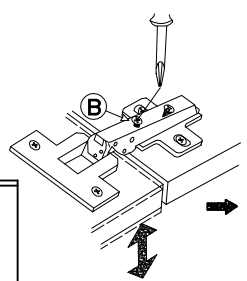

M4x22mm	L=128mm
	
U	S
2	1

ISM-KUH-01641

1

50 G-72 1F

LEFT

RIGHT

2

+35/0mm	+3.5x13mm
[CD] HG	P5
2	4

3

M4x22mm  U 2	L=128mm  S 1
---	---

VARIANT HIGH GLOSS

4 50 ZL 1F BB

LEFT

RIGHT

KUH.70916

KUH.70916

KUH.70916

KUH.70916

5

 †35/0mm [CD] HG 2	 †3.5x13mm P5 4
--	---

6

M4x22mm  U 2	L=128mm  S 1
---	--

VARIANT HIGH GLOSS