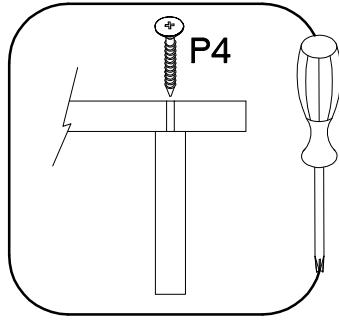

50 ZL 1F BB

+8x30mm A 8	6,4 x 50mm B 8	 E1 8	 E9 2	
6.5x48x16 F2 4	+35/0mm HG 2	 O 1	+4.0x45mm P4 2	+3.5x13mm P5 4

ISM-KUH-01619

1

6.5x48x16  F2 4	+8x30mm  A 8
--	---

2

6,4 x 50mm		
		
B	O	E1
4	1	4

3

6,4 x 50mm		
		
B	O	E1
4	1	4

4

4.0x45mm  P4	 E9
2	2

5

FRONT

50 G-72 1F
50 ZL 1F BB
FRONT

50 ZL 1F BB

50 G-72 1F

M4x22mm	L=128mm
	
U	S
2	1

ISM-KUH-01641

1

50 G-72 1F

LEFT

RIGHT

2

+35/0mm	+3.5x13mm
[CD] HG	P5
2	4

KUH.70916

KUH.70916

5

 †35/0mm [CD] HG 2	 †3.5x13mm P5 4
--	---

6

M4x22mm  U 2	L=128mm  S 1
---	--

VARIANT HIGH GLOSS