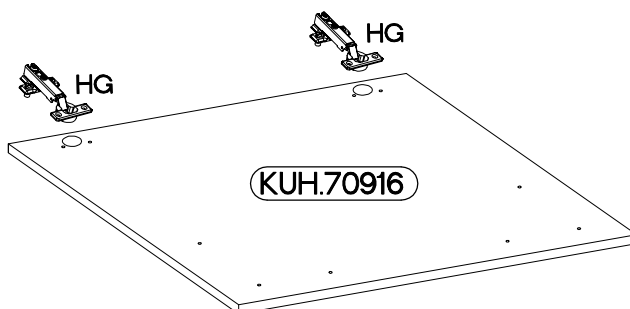

KUH.70916

KUH.70916

5

 †35/0mm [CD] HG 2	 †3.5x13mm P5 4
--	---

6

M4x22mm  U 2	L=128mm  S 1
---	--

VARIANT HIGH GLOSS