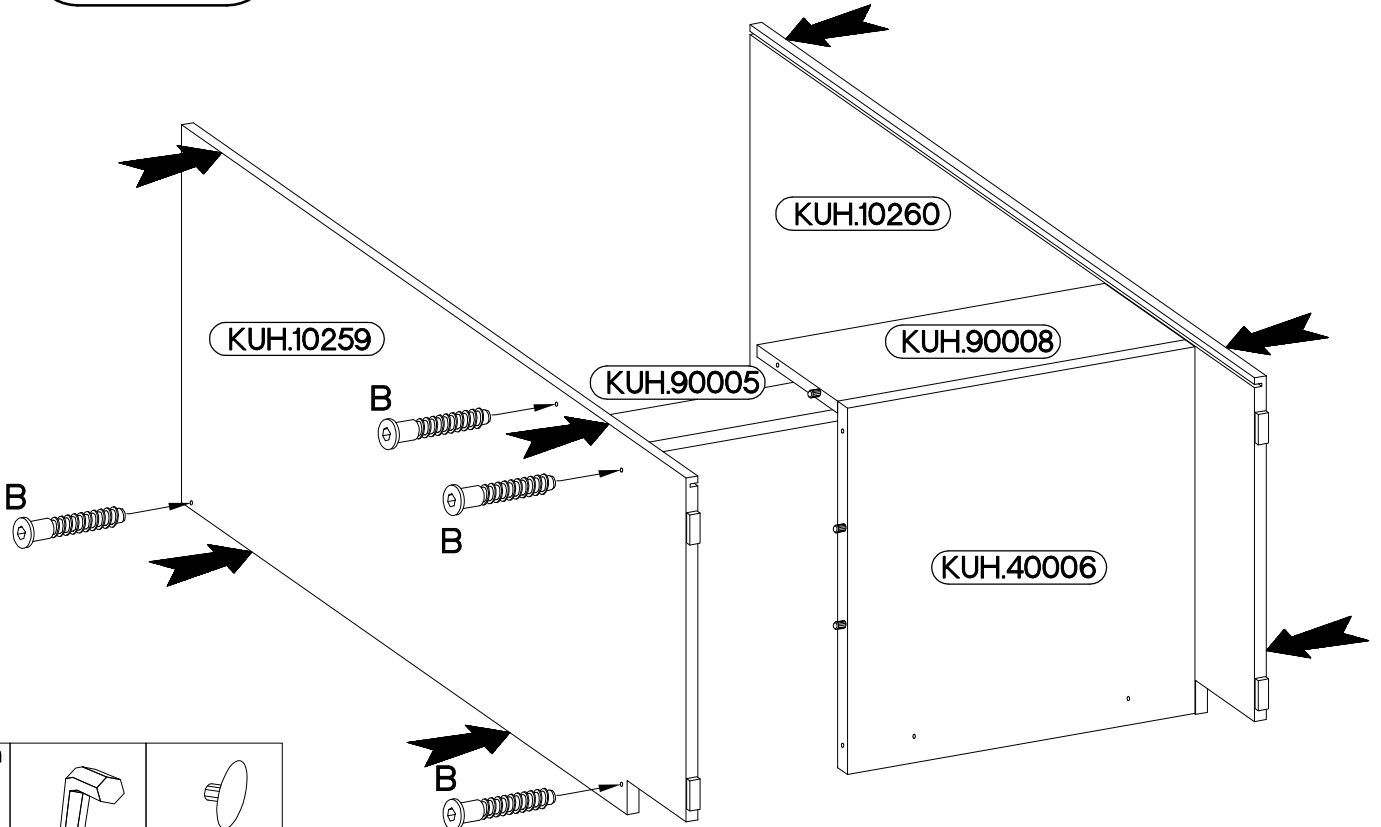

50 ZL 1F BB

+8x30mm A 8	6,4 x 50mm B 8	 E1 8	 E9 2	
6.5x48x16 F2 4	+35/0mm HG 2	 O 1	+4.0x45mm P4 2	+3.5x13mm P5 4

ISM-KUH-01619

1

6.5x48x16  F2 4	+8x30mm  A 8
--	---

2

6,4 x 50mm		
		
B	O	E1
4	1	4

3

M4x22mm	L=128mm
	
U	S
2	1

ISM-KUH-01641

1

50 G-72 1F

LEFT

RIGHT

2

+35/0mm	+3.5x13mm
[CD] HG	P5
2	4

3

M4x22mm  U 2	L=128mm  S 1
---	---

VARIANT HIGH GLOSS

4 50 ZL 1F BB

LEFT

RIGHT

KUH.70916

KUH.70916

KUH.70916

KUH.70916

5

 †35/0mm [CD] HG 2	 †3.5x13mm P5 4
--	---

6

M4x22mm  U 2	L=128mm  S 1
---	--

VARIANT HIGH GLOSS