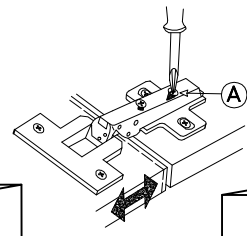

M4x22mm	L=128mm
	
U	S
2	1

ISM-KUH-01641

1

50 G-72 1F

LEFT

RIGHT

2

+35/0mm	+3.5x13mm
[CD] HG	P5
2	4

3

M4x22mm  U 2	L=128mm  S 1
---	---

VARIANT HIGH GLOSS

4 50 ZL 1F BB

LEFT

RIGHT

KUH.70916

KUH.70916

KUH.70916

KUH.70916

5

 †35/0mm [CD] HG 2	 †3.5x13mm P5 4
--	---

6

M4x22mm  U 2	L=128mm  S 1
---	--

VARIANT HIGH GLOSS