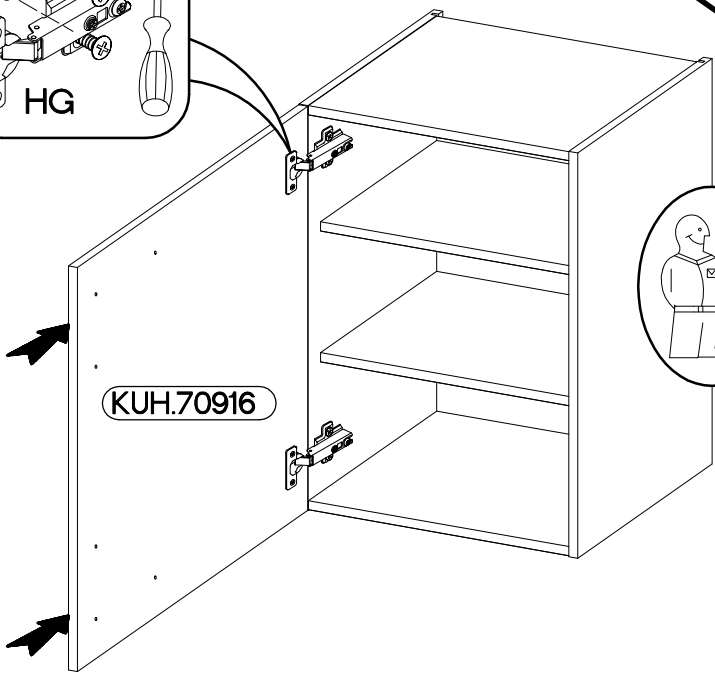

M4x22mm	L=128mm
	
U	S
2	1

ISM-KUH-01641

1

50 G-72 1F

LEFT

RIGHT

2

+35/0mm	+3.5x13mm
[CD] HG	P5
2	4

3

M4x22mm  U 2	L=128mm  S 1
---	---

VARIANT HIGH GLOSS

4 50 ZL 1F BB

LEFT

RIGHT

KUH.70916

KUH.70916

KUH.70916

KUH.70916

5

 †35/0mm [CD] HG 2	 †3.5x13mm P5 4
--	---

6

M4x22mm  U 2	L=128mm  S 1
---	--

VARIANT HIGH GLOSS