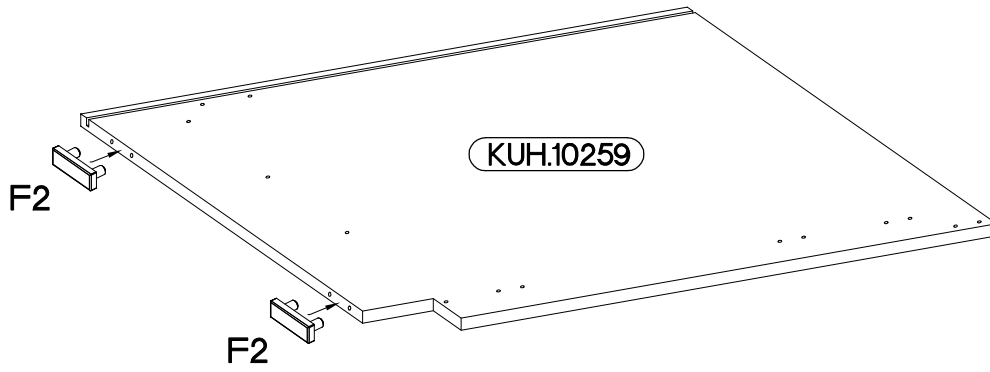

50 ZL 1F BB

+8x30mm A 8	6,4 x 50mm B 8	 E1 8	 E9 2	
6.5x48x16 F2 4	+35/0mm HG 2	 O 1	+4.0x45mm P4 2	+3.5x13mm P5 4

ISM-KUH-01619

1

6.5x48x16  F2 4	+8x30mm  A 8
--	---

2

6,4 x 50mm		
		
B	O	E1
4	1	4

3

M4x22mm	L=128mm
	
U	S
2	1

ISM-KUH-01641

1

50 G-72 1F

LEFT

RIGHT

2

+35/0mm	+3.5x13mm
[CD] HG	P5
2	4

3

M4x22mm  U 2	L=128mm  S 1
---	---

VARIANT HIGH GLOSS

4 50 ZL 1F BB

LEFT

RIGHT

KUH.70916

KUH.70916

KUH.70916

KUH.70916

5

 †35/0mm [CD] HG 2	 †3.5x13mm P5 4
--	---

6

M4x22mm  U 2	L=128mm  S 1
---	--

VARIANT HIGH GLOSS