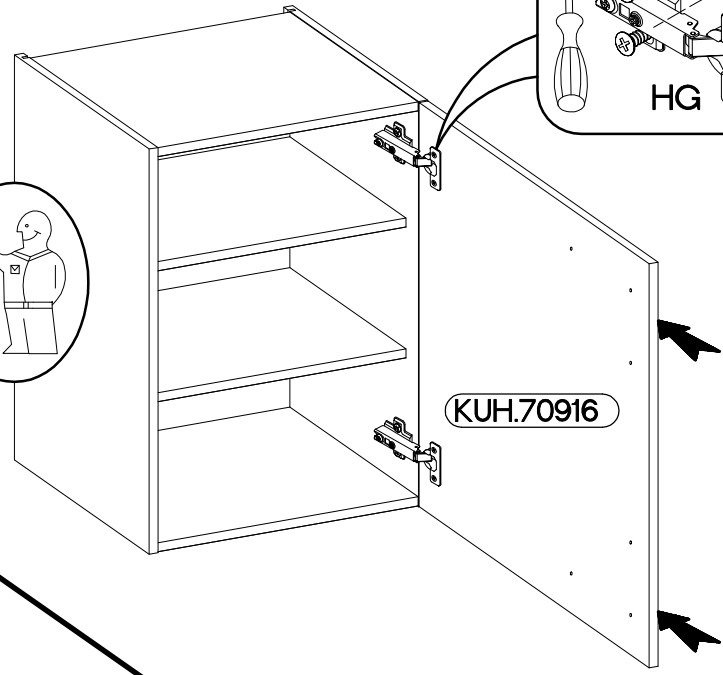

M4x22mm	L=128mm
	
U	S
2	1

ISM-KUH-01641

1

50 G-72 1F

LEFT

RIGHT

2

+35/0mm	+3.5x13mm
[CD] HG	P5
2	4

3

M4x22mm  U 2	L=128mm  S 1
---	---

VARIANT HIGH GLOSS

4 50 ZL 1F BB

LEFT

RIGHT

KUH.70916

KUH.70916

KUH.70916

KUH.70916

5

 †35/0mm [CD] HG 2	 †3.5x13mm P5 4
--	---

6

M4x22mm  U 2	L=128mm  S 1
---	--

VARIANT HIGH GLOSS