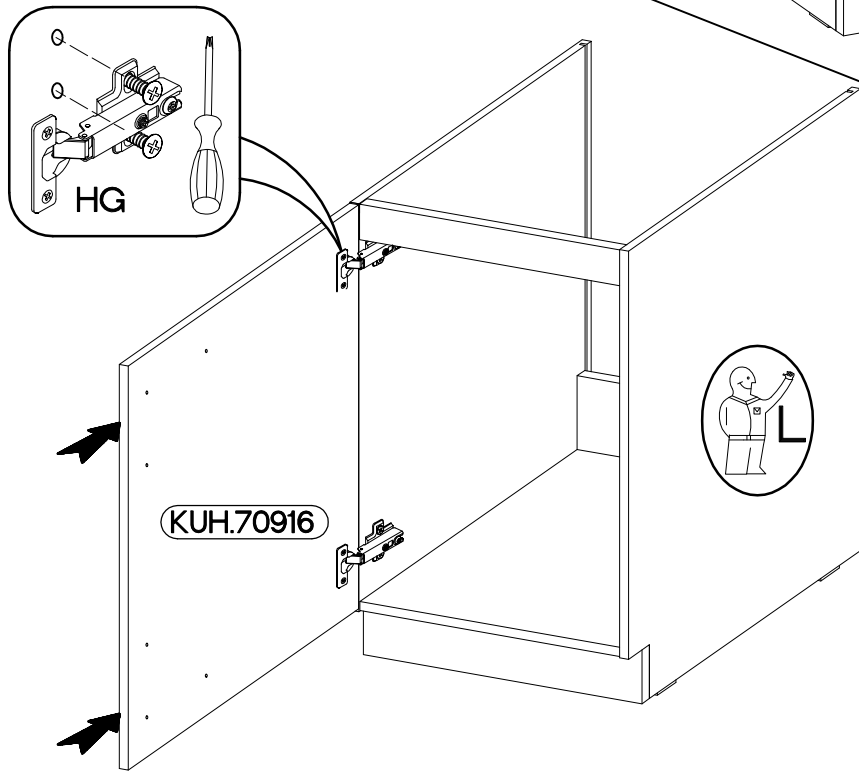

KUH.70916

KUH.70916

5

 †35/0mm [CD] HG 2	 †3.5x13mm P5 4
--	---

6

M4x22mm  U 2	L=128mm  S 1
---	--

VARIANT HIGH GLOSS