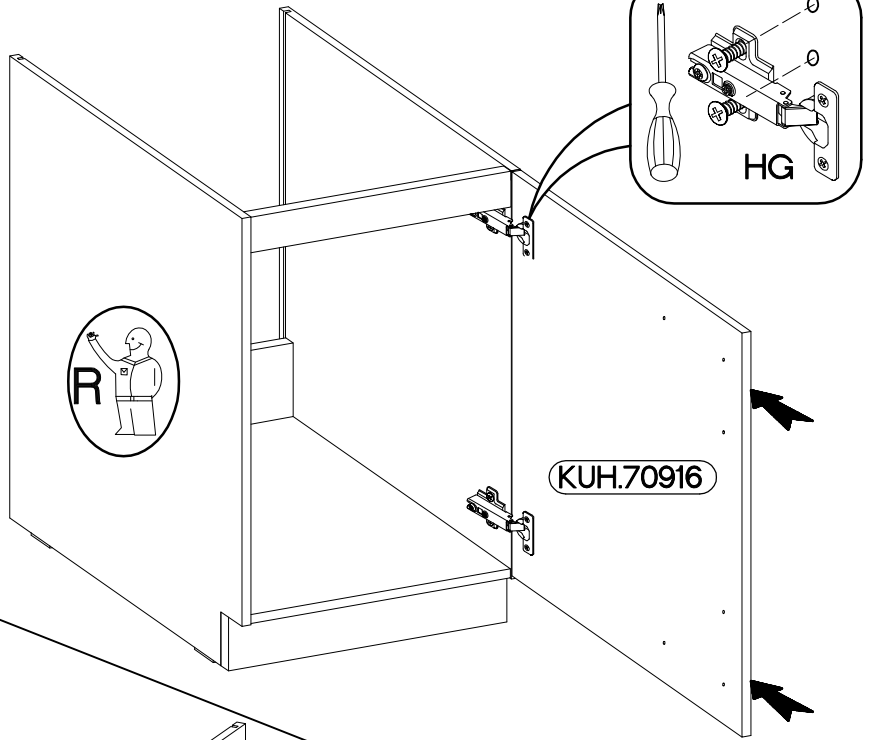

KUH.70916

KUH.70916

5

 †35/0mm [CD] HG 2	 †3.5x13mm P5 4
--	---

6

M4x22mm  U 2	L=128mm  S 1
---	--

VARIANT HIGH GLOSS