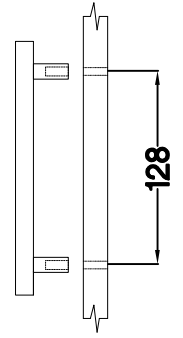

6,4 x 50mm		
		
B	O	E1
4	1	4

4

4.0x45mm  P4	 E9
2	2

5

FRONT

50 G-72 1F
50 ZL 1F BB
FRONT

50 ZL 1F BB

50 G-72 1F

M4x22mm	L=128mm
	
U	S
2	1

ISM-KUH-01641

1

50 G-72 1F

LEFT

RIGHT

2

+35/0mm	+3.5x13mm
[CD] HG	P5
2	4

3

M4x22mm  U 2	L=128mm  S 1
---	---

VARIANT HIGH GLOSS

4 50 ZL 1F BB

LEFT

RIGHT

KUH.70916

KUH.70916

KUH.70916

KUH.70916

5

 †35/0mm [CD] HG 2	 †3.5x13mm P5 4
--	---

6

M4x22mm  U 2	L=128mm  S 1
---	--

VARIANT HIGH GLOSS