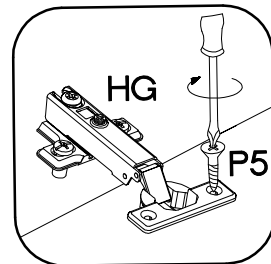

M4x22mm	L=128mm
	
U	S
2	1

ISM-KUH-01641

1

50 G-72 1F

LEFT

RIGHT

2

+35/0mm	+3.5x13mm
[CD] HG	P5
2	4

3

M4x22mm  U 2	L=128mm  S 1
---	---

VARIANT HIGH GLOSS

4 50 ZL 1F BB

LEFT

RIGHT

KUH.70916

KUH.70916

KUH.70916

KUH.70916

5

 †35/0mm [CD] HG 2	 †3.5x13mm P5 4
--	---

6

M4x22mm  U 2	L=128mm  S 1
---	--

VARIANT HIGH GLOSS