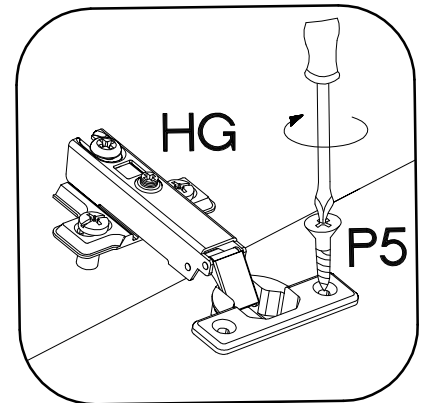

KUH.70916

KUH.70916

5

 †35/0mm [CD] HG 2	 †3.5x13mm P5 4
--	---

6

M4x22mm  U 2	L=128mm  S 1
---	--

VARIANT HIGH GLOSS