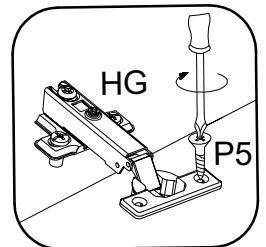

45 G-72 1F
FRONT

ISM-KUH-01537

1

2

 HG	 P5
2	4

3

Ø4.0x30mm	
	
R2	S
2	1