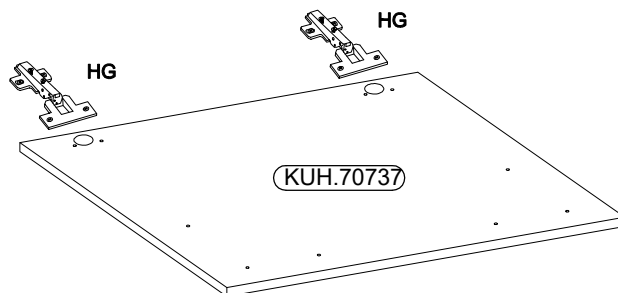

45 G-72 1F
FRONT

ISM-KUH-01537

1

2

 HG	 P5
2	4

3

Ø4.0x30mm	
	
R2	S
2	1